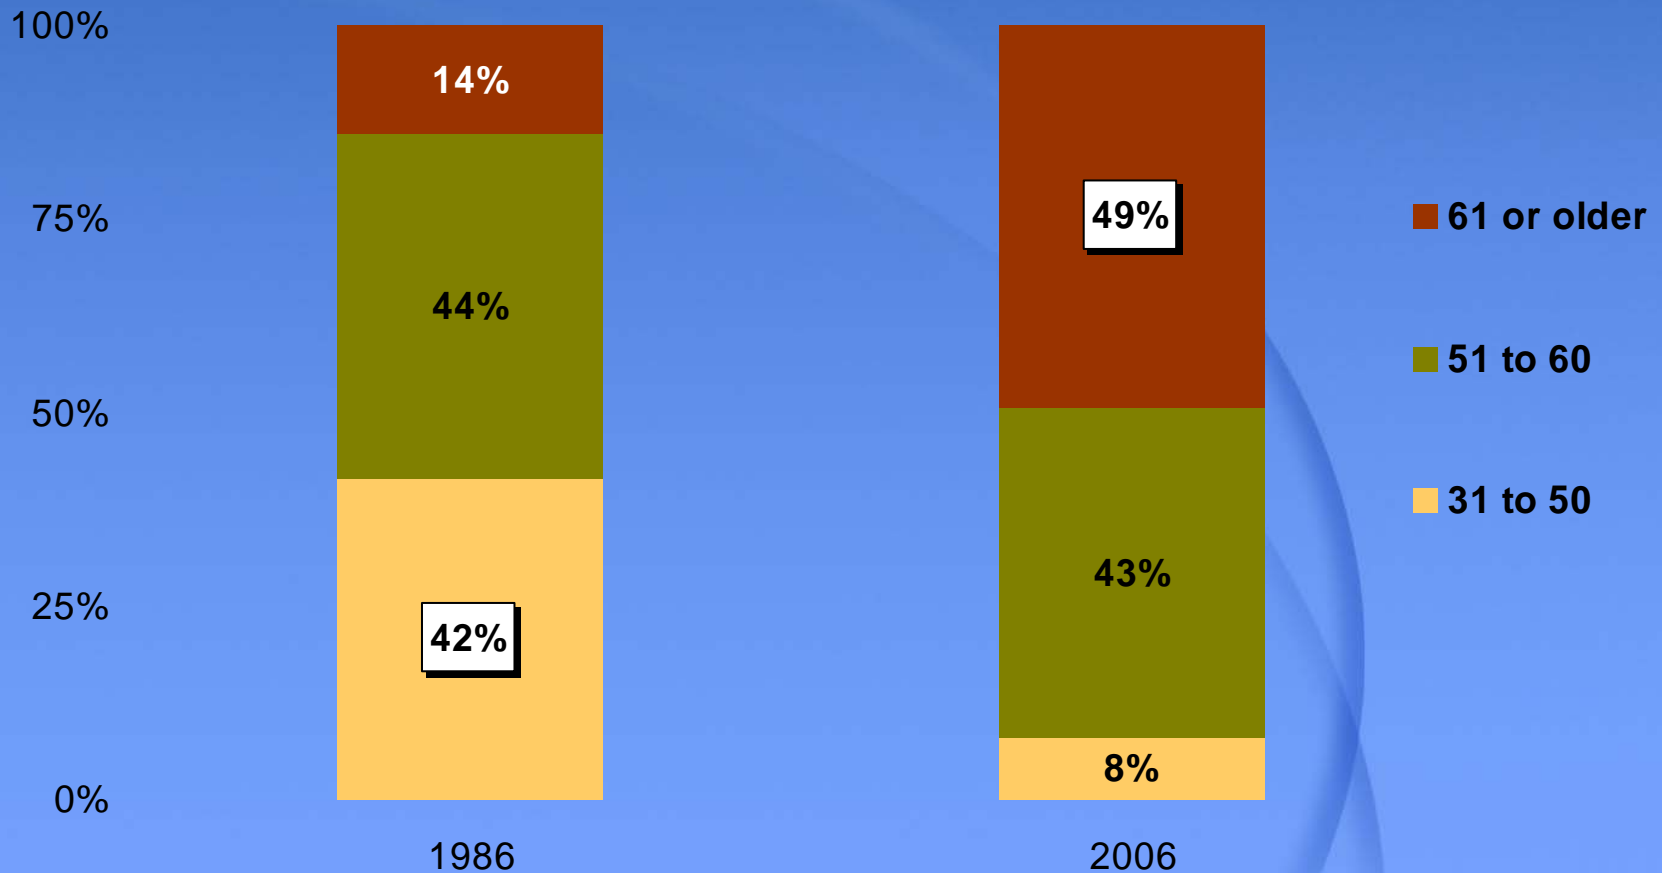

The Aging of Presidents: 1986 and 2006

Source: *The American College President: 2007 Edition.*

American Council on Education