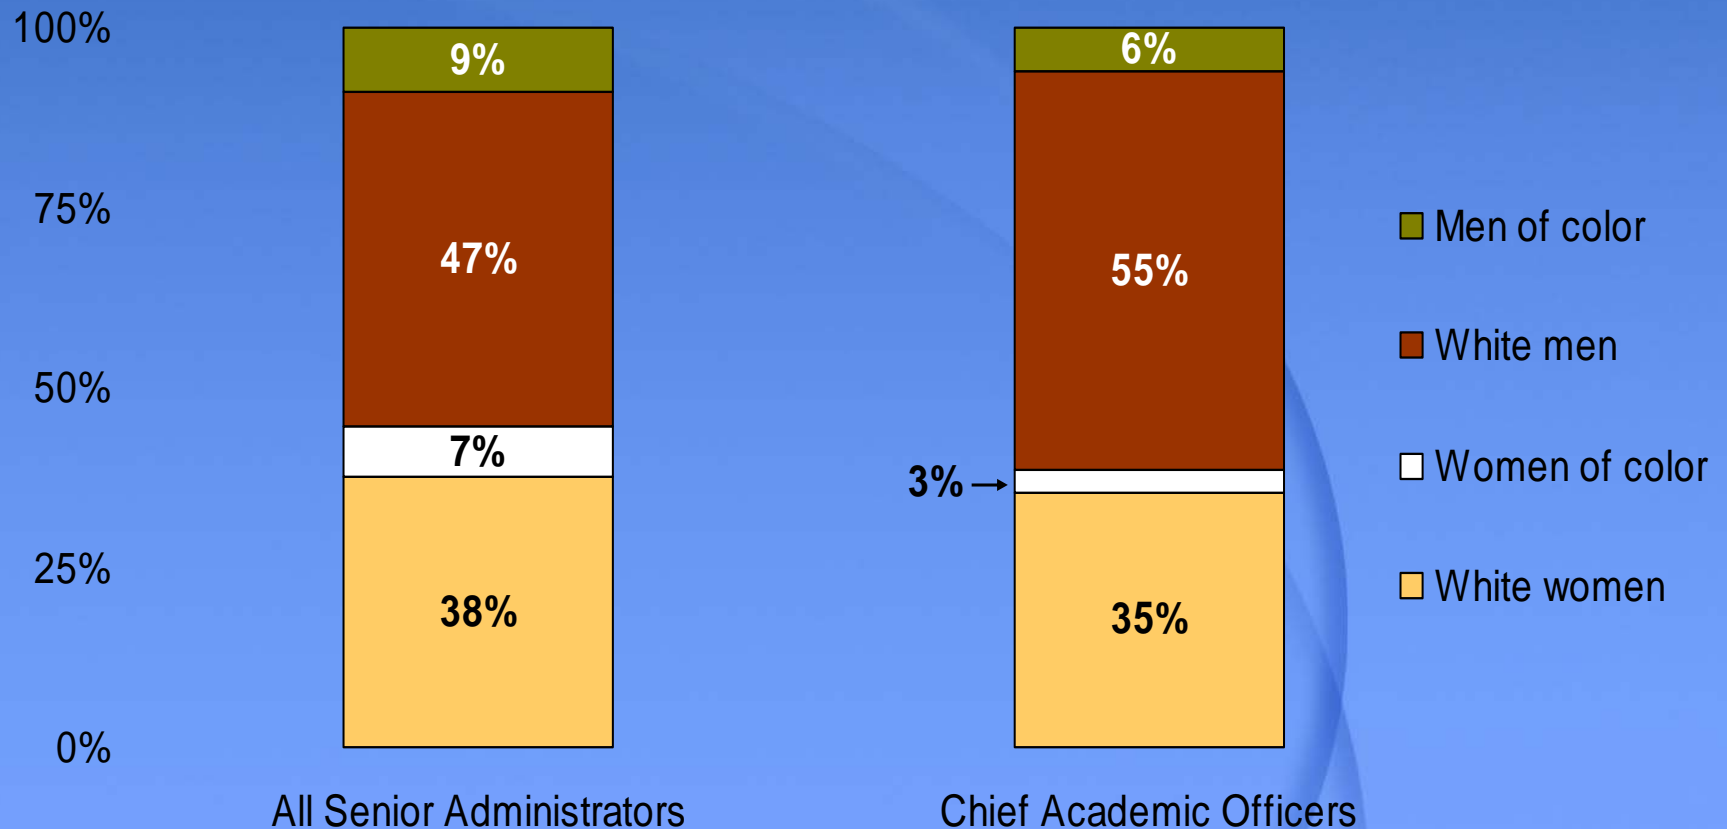

Senior Administrators by Race/Ethnicity and Gender: 2007

Source: *On the Pathway to Presidency: Characteristics of Higher Education's Senior Leadership: 2007 Edition.*