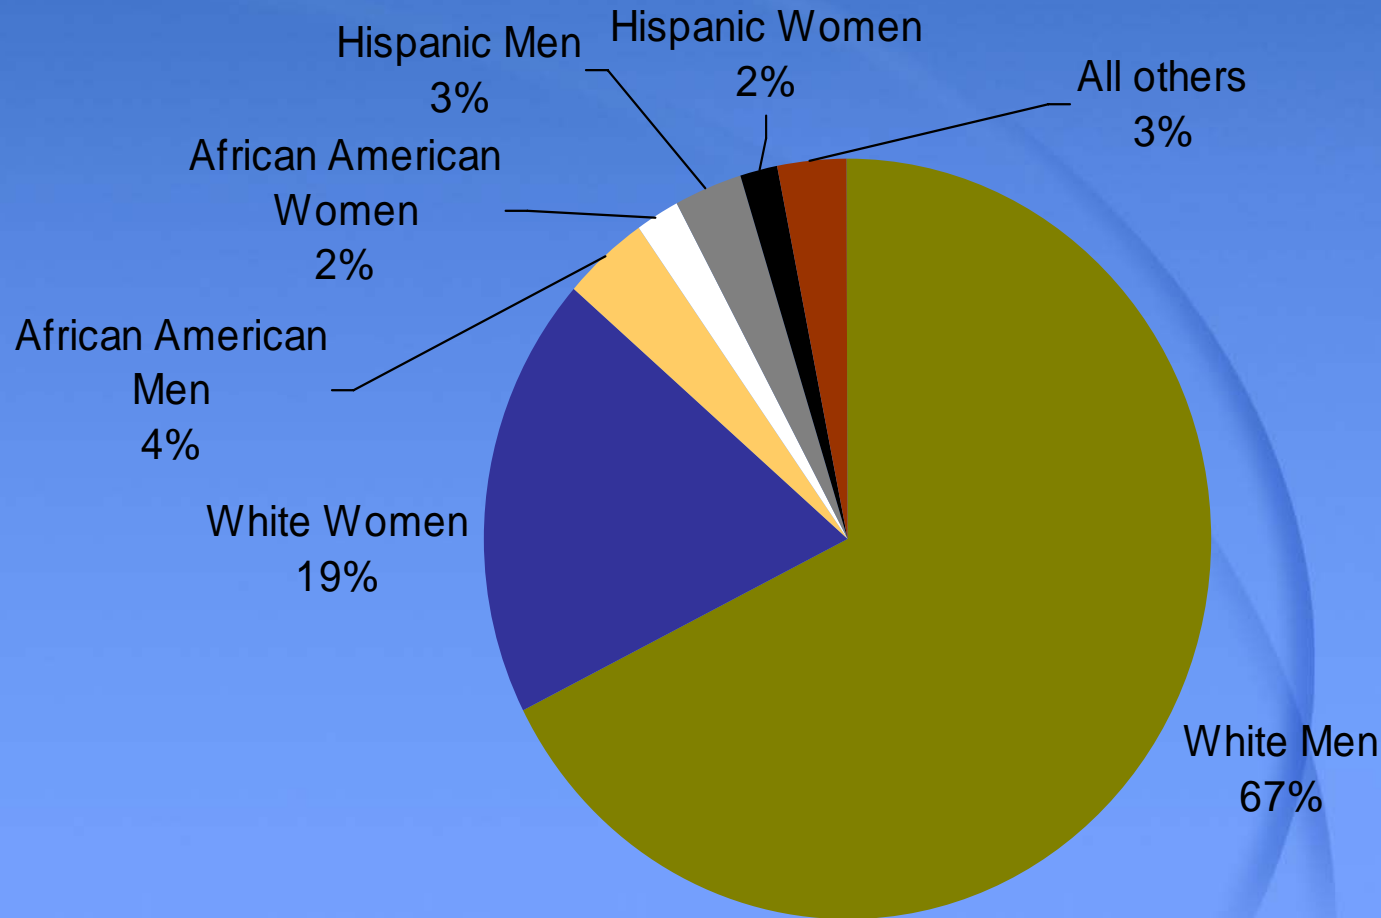

**Fourth Summit  
for  
Women of Color  
Administrators in  
Higher Education:  
*A Spectrum Initiative Event***

***Molly Corbett Broad, President***

American Council on Education

# Presidents by Race/Ethnicity and Gender: 2006

Source: *The American College President: 2007 Edition.*

American Council on Education